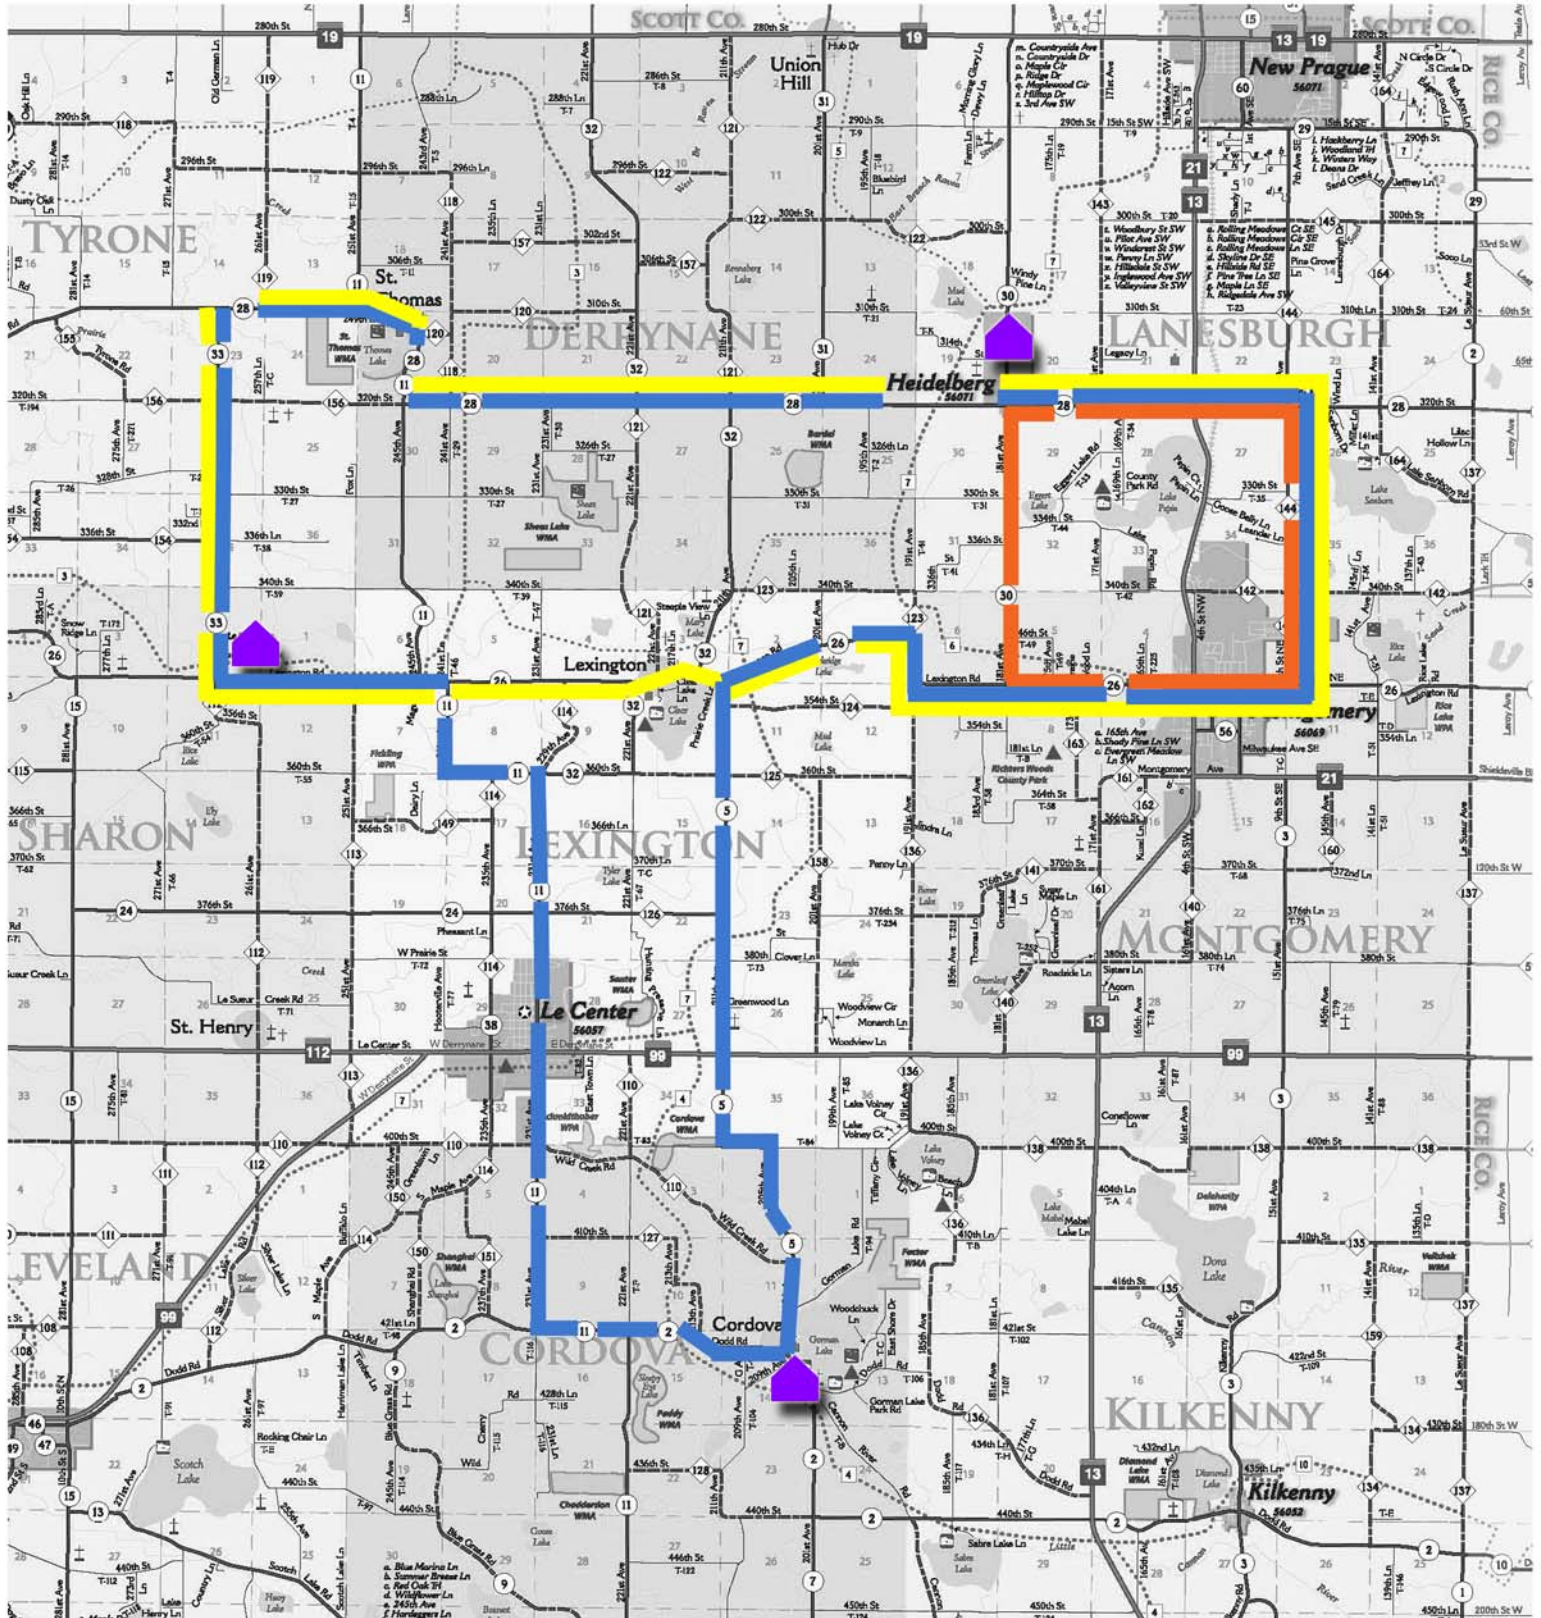

# Tour de Bun Routes

12 miles      30 miles      50 miles

Rest Stops